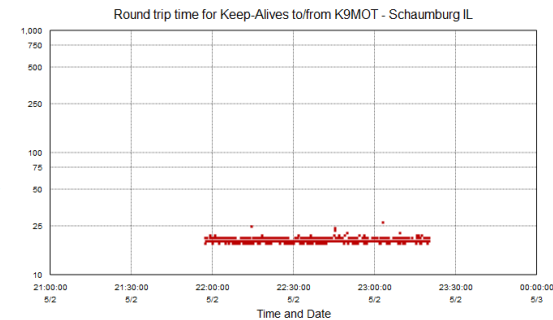

Firefox
x

Rayfield Comm
+

Go to a Website
8 - f times a word is in a document

Most Visited
Getting Started
DRUDGE REPORT
Gmail
Yahoo! Mail
Chicago Sports
Chicagoland Skywarn
AA9VI
QRZ
Chicago AVS Forum
Bookmarks

Control Center DMR-MARC

6913.2013.4.22
23:18:31 May 02, 2013

aa9vi Single connection Log Out

Home
Config
Connections
Calls
Diagnostics
Netwatch
Help

Network watch Filter: Peer CC←CC Current Voice Call Data Call Destination

Active Peers

W8FSM - Fenton MI	13128203	13129101	0	1282208	13128208							
W4MOT - Plantation FL	311203	13129102	312400	312401	313900	315100	315101	1282204	13124502	13128207		
K9MOT - Schaumburg IL	311702	13129103	310804	312606	313100	313202	334301	1282202	13128208			
NE1B - Hudson NH	313300	13129104	312502	313301	313302	313605	1282218	13124503	13128219			
K6EH - Los Angeles CA	310699	13129105	13108203									

CC←CC

DMR-IL
Brow-TRBO
DMR-MARC-IL
PRN-Network
AZ-TRBONET
CO-RMHR
NJ-TRBO
GeorgiaDMR
DMR-MARC-IL
DMR-MARC-IL

Current Talker

start time	duration	ch	name	source peer id	source radio id	source peer alias	source radio alias	Group ID	RSSI (dBm)	site name

Voice Log

start time	duration	ch	name	source peer id	source radio id	source peer alias	source radio alias	Group ID	RSSI (dBm)	site name
23:15:45.3 May/2	3.8	6	Chicagoland Local	313202	3132016	Elko - Nevada - USA -- KB78JZ	3132016	2353003	-67.9	DMR-MARC
22:52:02.4 May/2	8.5	8	New England Local	312502	3125002	Southboro - Massachusetts - USA -- W1EMC	3125002	2353003	-102.3	DMR-MARC
22:47:16.7 May/2	1.6	6	Chicagoland Local	334301	0	Cancun - Quintana Roo - Mexico -- XE3RCC	31110	111	-103.6	DMR-MARC
22:47:09.3 May/2	3.1	6	Chicagoland Local	334301	1204	Cancun - Quintana Roo - Mexico -- XE3RCC	1204	111	-100.8	DMR-MARC
22:43:02.7 May/2	0.9	6	Chicagoland Local	311702	3117271	Schaumburg - Illinois - USA -- K9MOT	3117271	2353003	-99.3	DMR-MARC
22:39:34.7 May/2	0.5	6	Chicagoland Local	311702	3117271	Schaumburg - Illinois - USA -- K9MOT	3117271	2353003	-96.6	DMR-MARC
22:37:09.0 May/2	0.9	5	NA-WW	310804	3108097	Denver - Colorado - USA -- W0TX	3108097	2353003	-127.4	DMR-MARC
22:37:05.3 May/2	0.7	5	NA-WW	310804	3108097	Denver - Colorado - USA -- W0TX	3108097	2353003		DMR-MARC
22:33:35.0 May/2	4.9	6	Chicagoland Local	334301	3343001	Cancun - Quintana Roo - Mexico -- XE3RCC	3343001	111	-80.0	DMR-MARC
22:33:31.7 May/2	0.5	6	Chicagoland Local	334301	1202	Cancun - Quintana Roo - Mexico -- XE3RCC	1202	222	-109.1	DMR-MARC
22:33:16.5 May/2	13.8	6	Chicagoland Local	334301	1204	Cancun - Quintana Roo - Mexico -- XE3RCC	1204	111	-107.8	DMR-MARC
22:33:16.5 May/2	11.3	6	Chicagoland Local	334301	1204	Cancun - Quintana Roo - Mexico -- XE3RCC	1204	111	-81.2	DMR-MARC
22:33:16.5 May/2	5.5	6	Chicagoland Local	334301	1204	Cancun - Quintana Roo - Mexico -- XE3RCC	1204	111	-98.2	DMR-MARC
22:33:11.4 May/2	3.8	6	Chicagoland Local	334301	3343001	Cancun - Quintana Roo - Mexico -- XE3RCC	3343001	111	-84.4	DMR-MARC
22:32:56.1 May/2	13.9	6	Chicagoland Local	334301	1204	Cancun - Quintana Roo - Mexico -- XE3RCC	1204	111	-105.3	DMR-MARC
22:32:50.3 May/2	3.8	6	Chicagoland Local	334301	3343001	Cancun - Quintana Roo - Mexico -- XE3RCC	3343001	111	-79.3	DMR-MARC
22:32:51.1 May/2	0.9	6	North America CC - DCI	315306	3153011	Seattle - Washington - USA -- NF6C	3153011		-125.6	T6-DCI

Gateway (1)
DMR-MARC

Total calls
282 Network
331 Local

Copyright (c) 2004-2012 RavenNet Systems(tm)