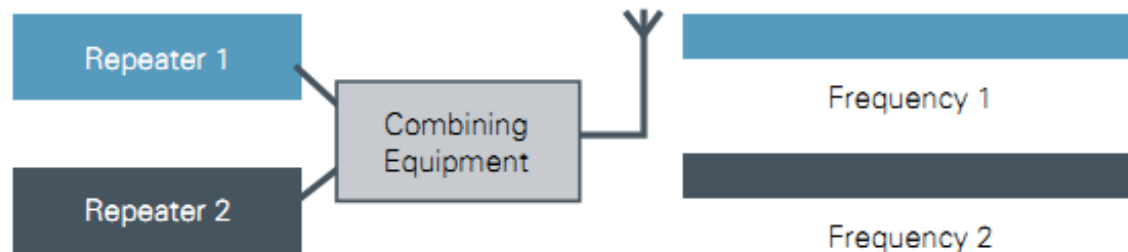

Deux Répéteurs en Un!

TDMA saves licensing and equipment costs by enabling the equivalent of two 6.25 kHz channels within a single licensed 12.5 kHz channel

Two-channel Analog or Digital FDMA System

One call per repeater and channel